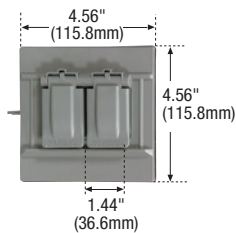

Non-metallic weather protective covers

Product description

1-Gang self-closing, 1-gang switch cover, 1-gang stay open

Non-metallic weatherproof receptacle covers

Features

- UL Listed for wet locations with cover closed
- Meets 2014 NEC® 406.9 (A) and 406.9 (B)(2)
- Tough plastic construction resistant to high impact and sunlight
- Non-corrosive and non-conductive
- Gasket provided seals both device openings and edges

S1952

S1954

S2966

S2983

S1961

S1962

1-gang self-closing lids

Description	Mounting	Color suffix	Catalog no.	
Single receptacle	Horizontal	GY, W	□ S1951__ [†]	•
Duplex receptacle/combination device 2 self-closing lids	Horizontal	GY, W	□ S1952__ [†]	•
Oversize duplex receptacle/combination device	Horizontal	GY	□ S1954*	•
Duplex receptacle	Vertical	GY, W	□ S2962__**	•
	Horizontal	GY, W	□ S3962__**	•
GFCL/decorator	Vertical	GY, W	□ S2966__**	•
	Horizontal	BK, GY, W	□ S3966__**	•

1-gang lids

Description	Mounting	Color	Catalog no.	
1-Gang flush mount switch cover	Vertical	GY	□ S2983	•

Non-metallic protective receptacle covers

Features

- Not for use in wet locations
- Tough plastic construction resistant to high impact
- Non-corrosive and non-conductive
- Gasket provided seals both device and openings and edges