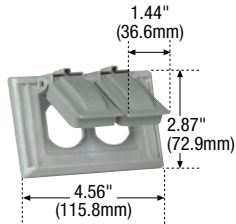

Non-metallic weather protective covers

Product description

1-Gang self-closing, 1-gang switch cover, 1-gang stay open

Non-metallic weatherproof receptacle covers

Features

- UL Listed for wet locations with cover closed
- Meets 2014 NEC® 406.9 (A) and 406.9 (B)(2)
- Tough plastic construction resistant to high impact and sunlight
- Non-corrosive and non-conductive
- Gasket provided seals both device openings and edges

S1952

S1954

S2966

S2983

S1961

S1962

1-gang self-closing lids

Description	Mounting	Color suffix	Catalog no.	
Single receptacle	Horizontal	GY, W	□ S1951__ [†]	•
Duplex receptacle/combination device 2 self-closing lids	Horizontal	GY, W	□ S1952__ [†]	•
Oversize duplex receptacle/combination device	Horizontal	GY	□ S1954*	•
Duplex receptacle	Vertical	GY, W	□ S2962__**	•
	Horizontal	GY, W	□ S3962__**	•
GFCL/decorator	Vertical	GY, W	□ S2966__**	•
	Horizontal	BK, GY, W	□ S3966__**	•