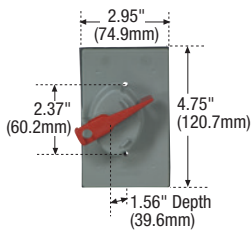

Non-metallic weather protective covers

Product description

1-Gang self-closing, 1-gang switch cover, 1-gang stay open

Non-metallic weatherproof receptacle covers

Features

- UL Listed for wet locations with cover closed
- Meets 2014 NEC® 406.9 (A) and 406.9 (B)(2)
- Tough plastic construction resistant to high impact and sunlight
- Non-corrosive and non-conductive
- Gasket provided seals both device openings and edges

S1952

S1954

S2966

S2983

S1961

S1962

1-gang self-closing lids

Description	Mounting	Color suffix	Catalog no.	
Single receptacle	Horizontal	GY, W	□ S1951__ [†]	•
Duplex receptacle/combination device 2 self-closing lids	Horizontal	GY, W	□ S1952__ [†]	•
Oversize duplex receptacle/combination device	Horizontal	GY	□ S1954*	•
Duplex receptacle	Vertical	GY, W	□ S2962__**	•
	Horizontal	GY, W	□ S3962__**	•
GFCL/decorator	Vertical	GY, W	□ S2966__**	•
	Horizontal	BK, GY, W	□ S3966__**	•

1-gang lids

Description	Mounting	Color	Catalog no.	
1-Gang flush mount switch cover	Vertical	GY	□ S2983	•

Non-metallic protective receptacle covers

Features

- Not for use in wet locations
- Tough plastic construction resistant to high impact
- Non-corrosive and non-conductive
- Gasket provided seals both device and openings and edges