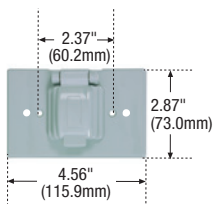

S1952

S1954

S2966

S2983

S1961

S1962

1-gang self-closing lids

Description	Mounting	Color suffix	Catalog no.	
Single receptacle	Horizontal	GY, W	□ S1951__ [†]	•
Duplex receptacle/combination device 2 self-closing lids	Horizontal	GY, W	□ S1952__ [†]	•
Oversize duplex receptacle/combination device	Horizontal	GY	□ S1954*	•
Duplex receptacle	Vertical	GY, W	□ S2962__**	•
	Horizontal	GY, W	□ S3962__**	•
GFCL/decorator	Vertical	GY, W	□ S2966__**	•
	Horizontal	BK, GY, W	□ S3966__**	•