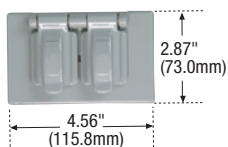

S1952

S1954

S2966

S2983

S1961

S1962

1-gang self-closing lids

Description	Mounting	Color suffix	Catalog no.	
Single receptacle	Horizontal	GY, W	□ S1951__ [†]	•
Duplex receptacle/combination device 2 self-closing lids	Horizontal	GY, W	□ S1952__ [†]	•
Oversize duplex receptacle/combination device	Horizontal	GY	□ S1954*	•
Duplex receptacle	Vertical	GY, W	□ S2962__**	•
	Horizontal	GY, W	□ S3962__**	•
GFCL/decorator	Vertical	GY, W	□ S2966__**	•
	Horizontal	BK, GY, W	□ S3966__**	•

1-gang lids

Description	Mounting	Color	Catalog no.	
1-Gang flush mount switch cover	Vertical	GY	□ S2983	•

Non-metallic protective receptacle covers

Features

- Not for use in wet locations
- Tough plastic construction resistant to high impact
- Non-corrosive and non-conductive
- Gasket provided seals both device and openings and edges