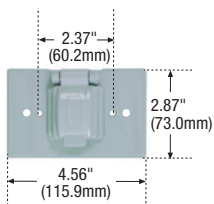

Non-metallic weather protective covers

Product description

1-Gang self-closing, 1-gang switch cover, 1-gang stay open

Non-metallic weatherproof receptacle covers

Features

- UL Listed for wet locations with cover closed
- Meets 2014 NEC® 406.9 (A) and 406.9 (B)(2)
- Tough plastic construction resistant to high impact and sunlight
- Non-corrosive and non-conductive
- Gasket provided seals both device openings and edges

S1961

1-gang self-closing lids

Description	Mounting	Color suffix	Catalog no.	
Single receptacle	Horizontal	GY, W	□ S1951__[†]	•
Duplex receptacle/combination device 2 self-closing lids	Horizontal	GY, W	□ S1952__[†]	•
Oversize duplex receptacle/combination device	Horizontal	GY	□ S1954*	•
Duplex receptacle	Vertical	GY, W	□ S2962__**	•
	Horizontal	GY, W	□ S3962__**	•
GFCL/decorator	Vertical	GY, W	□ S2966__**	•
	Horizontal	BK, GY, W	□ S3966__**	•

* UL Listed

[†] UL Listed and CSA cert

** cULus Listed

Non-metallic weatherproof switch covers

Features

- Switch lockable in "ON" or "OFF" position
- Red switch handle for easy visual location
- Meets 2014 NEC® 404.4
- Factory-attached gasket to cover minimizes labor for installer

1-gang lids

Description	Mounting	Color	Catalog no.	
1-Gang flush mount switch cover	Vertical	GY	□ S2983	•

Non-metallic protective receptacle covers

Features

- Not for use in wet locations
- Tough plastic construction resistant to high impact
- Non-corrosive and non-conductive
- Gasket provided seals both device and openings and edges

1-gang stay open lids

Description	Mounting	Color suffix	Catalog no.	
Single receptacle	Horizontal	GY, W	□ S1961__*	•
Duplex receptacle/combination device	Horizontal	BK, GY, W	□ S1962__	•

* Not CSA cert

Color ordering information: