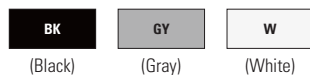

### 1-gang stay open lids

Description	Mounting	Color suffix	Catalog no.	
Single receptacle	Horizontal	GY, W	□ S1961__*	•
Duplex receptacle/combination device	Horizontal	BK, GY, W	□ S1962__	•

\* Not CSA cert

### Color ordering information:

For ordering devices, include Catalog no. followed by the Color suffix: BK (Black), GY (Gray), W (White).

Compliances, specifications and availability are subject to change without notice.