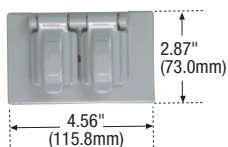

S1962

1-gang self-closing lids

Description	Mounting	Color suffix	Catalog no.	
Single receptacle	Horizontal	GY, W	□ S1951__[†]	•
Duplex receptacle/combination device 2 self-closing lids	Horizontal	GY, W	□ S1952__[†]	•
Oversize duplex receptacle/combination device	Horizontal	GY	□ S1954*	•
Duplex receptacle	Vertical	GY, W	□ S2962__**	•
	Horizontal	GY, W	□ S3962__**	•
GFCL/decorator	Vertical	GY, W	□ S2966__**	•
	Horizontal	BK, GY, W	□ S3966__**	•

* UL Listed

[†] UL Listed and CSA cert

** cULus Listed

Non-metallic weatherproof switch covers

Features

- Switch lockable in "ON" or "OFF" position
- Red switch handle for easy visual location
- Meets 2014 NEC® 404.4
- Factory-attached gasket to cover minimizes labor for installer

1-gang lids

Description	Mounting	Color	Catalog no.	
1-Gang flush mount switch cover	Vertical	GY	□ S2983	•

Non-metallic protective receptacle covers

Features

- Not for use in wet locations
- Tough plastic construction resistant to high impact
- Non-corrosive and non-conductive
- Gasket provided seals both device and openings and edges

1-gang stay open lids

Description	Mounting	Color suffix	Catalog no.	
Single receptacle	Horizontal	GY, W	□ S1961__*	•
Duplex receptacle/combination device	Horizontal	BK, GY, W	□ S1962__	•

* Not CSA cert

Color ordering information:

For ordering devices, include Catalog no. followed by the Color suffix: BK (Black), GY (Gray), W (White).