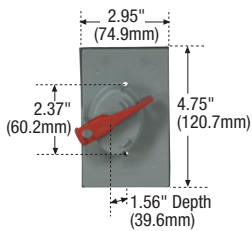

Non-metallic weather protective covers

Product description

1-Gang self-closing, 1-gang switch cover, 1-gang stay open

Non-metallic weatherproof receptacle covers

Features

- UL Listed for wet locations with cover closed
- Meets 2014 NEC® 406.9 (A) and 406.9 (B)(2)
- Tough plastic construction resistant to high impact and sunlight
- Non-corrosive and non-conductive
- Gasket provided seals both device openings and edges

S2983

1-gang self-closing lids

Description	Mounting	Color suffix	Catalog no.	
Single receptacle	Horizontal	GY, W	□ S1951__[†]	•
Duplex receptacle/combination device 2 self-closing lids	Horizontal	GY, W	□ S1952__[†]	•
Oversize duplex receptacle/combination device	Horizontal	GY	□ S1954*	•
Duplex receptacle	Vertical	GY, W	□ S2962__**	•
	Horizontal	GY, W	□ S3962__**	•
GFCL/decorator	Vertical	GY, W	□ S2966__**	•
	Horizontal	BK, GY, W	□ S3966__**	•

* UL Listed

[†] UL Listed and CSA cert

** cULus Listed

Non-metallic weatherproof switch covers

Features

- Switch lockable in "ON" or "OFF" position
- Red switch handle for easy visual location
- Meets 2014 NEC® 404.4
- Factory-attached gasket to cover minimizes labor for installer

1-gang lids

Description	Mounting	Color	Catalog no.	
1-Gang flush mount switch cover	Vertical	GY	□ S2983	•

Non-metallic protective receptacle covers

Features

- Not for use in wet locations
- Tough plastic construction resistant to high impact
- Non-corrosive and non-conductive
- Gasket provided seals both device and openings and edges

1-gang stay open lids

Description	Mounting	Color suffix	Catalog no.	
Single receptacle	Horizontal	GY, W	□ S1961__*	•
Duplex receptacle/combination device	Horizontal	BK, GY, W	□ S1962__	•

* Not CSA cert

Color ordering information: