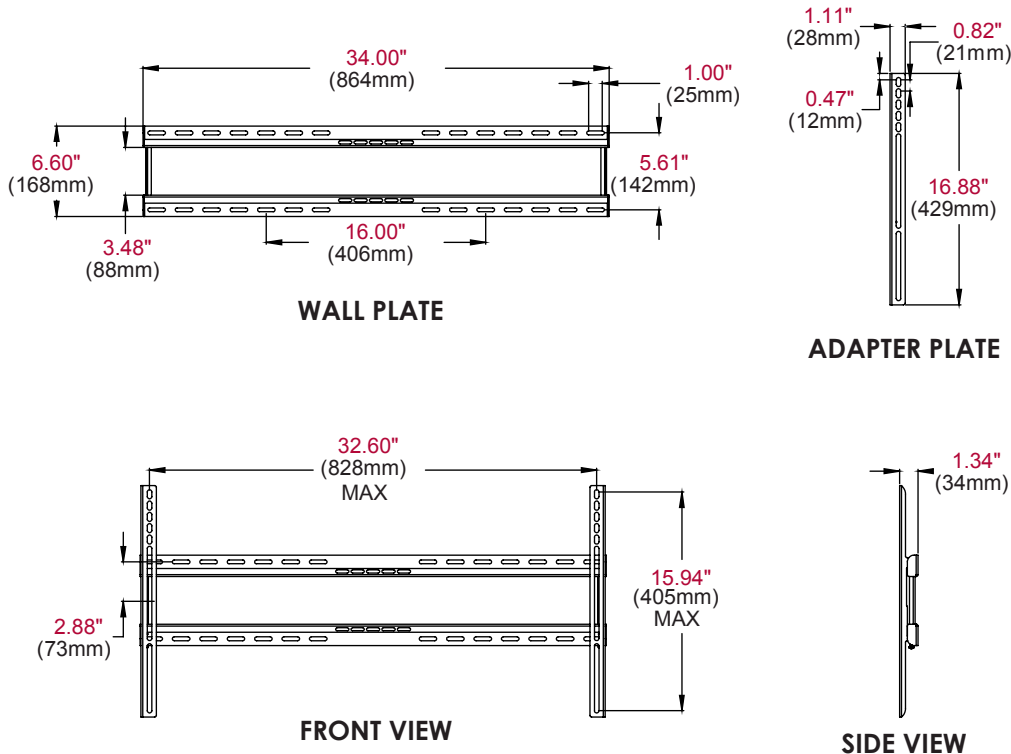

SFL670	SmartMountLT™ Flat Wall Mount for 39" to 75" Displays

Product Specifications

	DIMENSIONS (W x H x D)	PRODUCT WEIGHT	LOAD CAPACITY	FINISH	AVAILABLE COLORS
SFL670	34.00" x 16.88" x 1.34" (864 x 429 x 34mm)	4.69lb (2.13kg)	105lb (48kg)	Matte	Black

Package Specifications

	PACKAGE SIZE (W x H x D)	PACKAGE SHIP WEIGHT	PACKAGE UPC CODE	PACKAGE CONTENTS	UNITS IN PACKAGE
SFL670	35.00" x 7.13" x 1.65" (889 x 181 x 42mm)	5.95lb (2.70kg)	735029292623	Wall mount, attachment hardware and installation instructions	1

Accessories

ESHV10:	Single AV Wall Shelf	ACC415:	Metal Stud Fastener Kit
ESHV20:	Single AV Wall Shelf with Glass	ACC925:	Security Fasteners
ESHV30:	Dual AV Wall Shelf with Glass		

ARCHITECTS SPECIFICATIONS

The Flat Wall Mount shall be a Peerless-AV model SFL670 and shall be located where indicated on the plans. Assembly and installation shall be done according to instructions provided by the manufacturer.