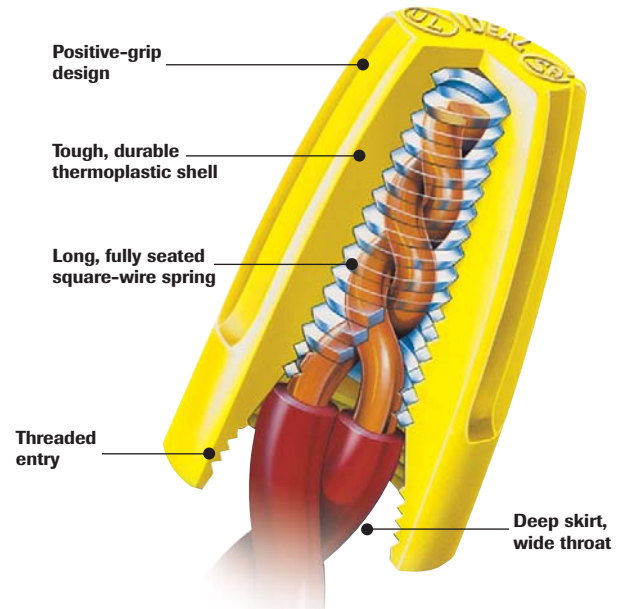

Wire-Nut® Wire Connectors

- Five color-coded models cover a full range of wire sizes from 22 - 8 AWG
- Fixed, square-wire spring creates its own threads – maintains a secure positive grip that will not relax over time
- No pre-twisting required – positive grip design provides fast, easy installation
- Deep, wide skirt helps protect against flash-over and turned-back strands for maximum dielectric protection
- Reusable for easy circuit changes and additions
- Tough, UL94V-2 flame-retardant shell rated at 105°C (221°F)
- UL Listed to 486C and CSA certified to C22.2 #188; comply with Federal Specification W-S-610E
- Classified in accordance with IEC Publications 998-2 and 998-2-4

Dimensions (Inches/mm)

Model	A	B	C	D	E
71B®	11/64 4.5	1/4 6.5	21/64 8	11/64 4.5	37/64 15
72B®	11/64 4.5	5/16 8	25/64 10	3/16 5	45/64 18
73B®	11/64 4.5	11/32 9	7/16 11	11/32 9	55/64 22
74B®	17/64 7	7/16 11	35/64 14	5/16 8	61/64 24
76B®	9/32 7	1/2 13	19/32 15	3/8 10	1-1/16 27