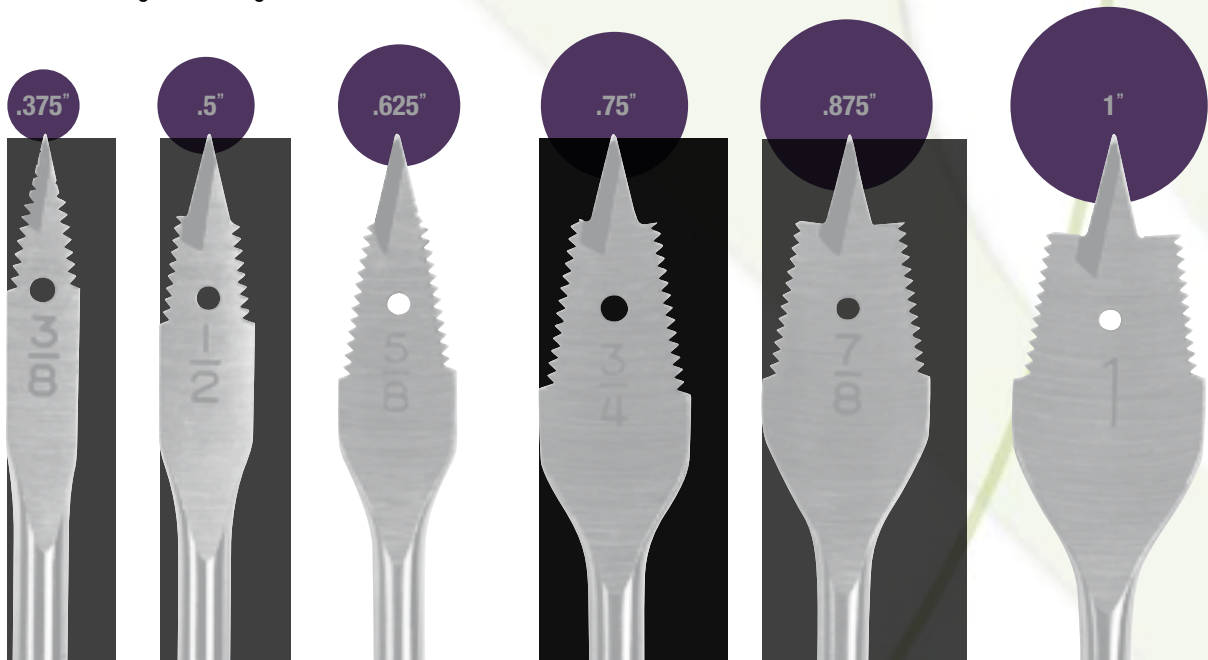

MA-4726 10/05

Introducing **Greenlee's** **All New Spade Bits**

Innovative

self-feeding design requires less effort and reduces vibration.

1/4" Quick Change

hex shank.

Unique Tapered

design allows existing hole enlargement.

Available individually or in a kit including 6 Self-Feeding Spade Bits (sizes 3/8" – 1") and a **FREE quick change adapter** packaged in a durable plastic case.

There With YouSM
faster • safer • easierTM